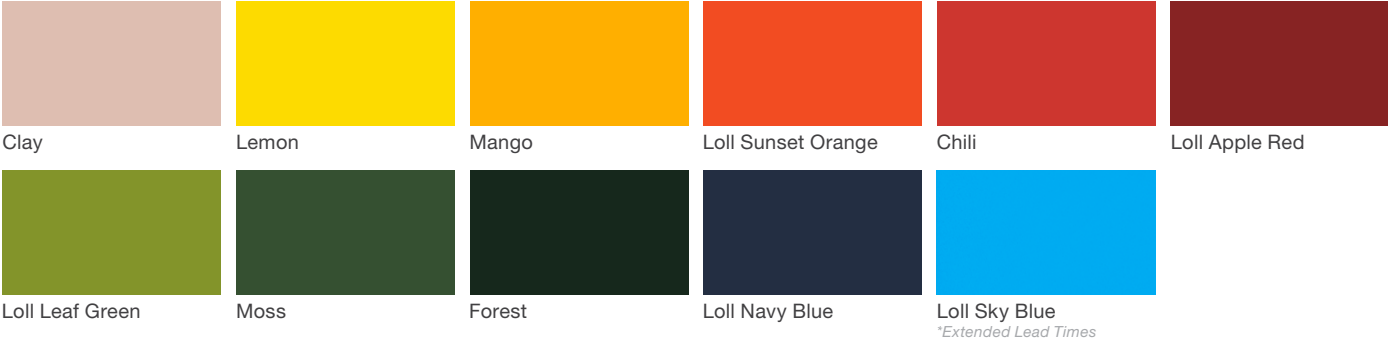

Wellspring Litter

landscapeforms

Material / Colors Sheet

Vivid Series - Powdercoated Metal* (Fine Texture)

Neutral Series - Powdercoated Metal*

Architectural Series - Powdercoated Metal* (Fine Texture)

Wellspring Litter

Material / Colors Sheet

Woodgrains (Exterior, No Finish)*

Teak

Powdercoated Metal

Powdercoated Metal Pangard II® Polyester Powdercoat is a hard, yet flexible, finish that resists rusting, chipping, peeling and fading. In addition to colors shown, a wide selection of optional and custom colors may be specified for an upcharge.

* All colors and patterns shown are approximate and may vary from sample and final.

Woodgrains (Exterior, No Finish)

Woodgrains (Exterior, No Finish) Exterior woods weather to a warm, pewter gray; no finish is applied so no maintenance is required. Standard offerings include, when applicable, Ipe, Jarrah, and Domestically Sourced Thermally Modified Ash (DSTMA), Redwood, Teak, or Alaskan Yellow Cedar. Pricing for standard woods and options varies. (P) = Premium Woods