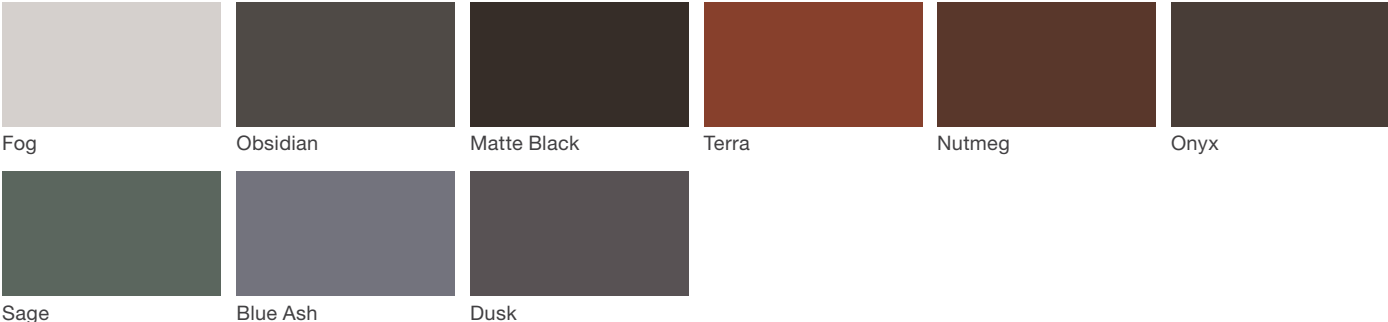

Wellspring Litter

landscapeforms

Material / Colors Sheet

Vivid Series - Powdercoated Metal* (Fine Texture)

Neutral Series - Powdercoated Metal*

Architectural Series - Powdercoated Metal* (Fine Texture)

Wellspring Litter

Material / Colors Sheet

Woodgrains (Exterior, No Finish)*

Teak

Powdercoated Metal

Powdercoated Metal Pangard II® Polyester Powdercoat is a hard, yet flexible, finish that resists rusting, chipping, peeling and fading. In addition to colors shown, a wide selection of optional and custom colors may be specified for an upcharge.

* All colors and patterns shown are approximate and may vary from sample and final.

Woodgrains (Exterior, No Finish)

Woodgrains (Exterior, No Finish) Exterior woods weather to a warm, pewter gray; no finish is applied so no maintenance is required. Standard offerings include, when applicable, Ipe, Jarrah, and Domestically Sourced Thermally Modified Ash (DSTMA), Redwood, Teak, or Alaskan Yellow Cedar. Pricing for standard woods and options varies. (P) = Premium Woods