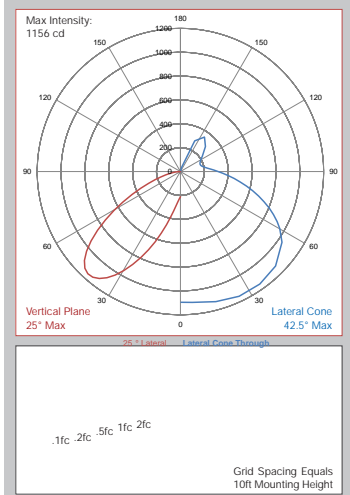

LED Driver: 30W

Dimmable: 0-10V

BUG Rating: B0 U0 G1

IP Rating: IP66 for LED Cartridge

Weight: 23 lbs

Torres  Light i4