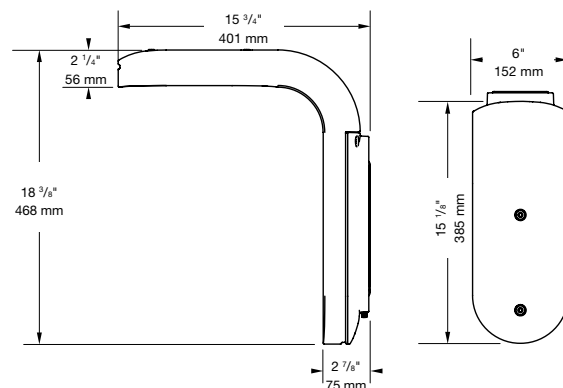

Visit landscapeforms.com for more information. Specifications are subject to change without notice. Landscape Forms supports the Landscape Architecture Foundation at the Second Century level.
©2022 Landscape Forms, Inc. Printed in U.S.A.

landscapeforms.com | specify@landscapeforms.com