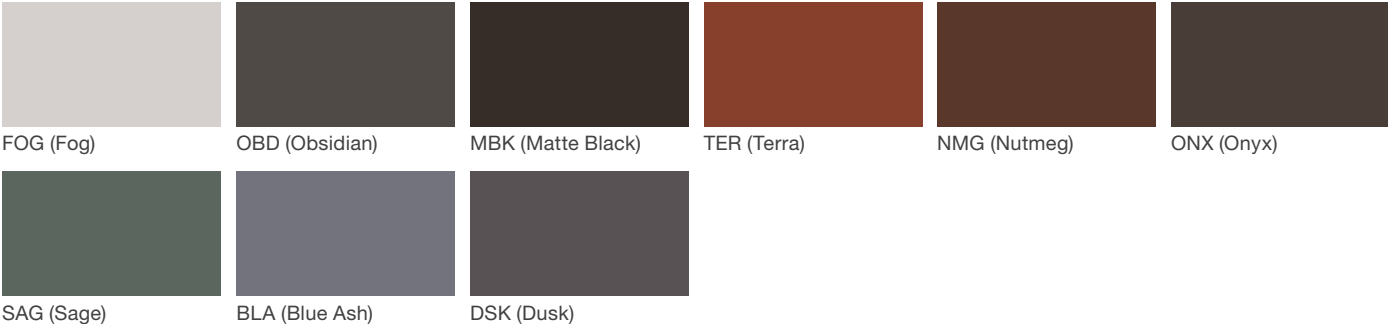

Torres Area Light

landscapeforms®

Material / Colors Sheet

Vivid Series - Powdercoated Metal* (Fine Texture)

Neutral Series - Powdercoated Metal*

Architectural Series - Powdercoated Metal* (Fine Texture)

Torres Area Light

landscapeforms®

Material / Colors Sheet

Powdercoated Metal

Powdercoated Metal Pangard II® Polyester Powdercoat is a hard, yet flexible, finish that resists rusting, chipping, peeling and fading. In addition to colors shown, a wide selection of optional and custom colors may be specified for an upcharge.