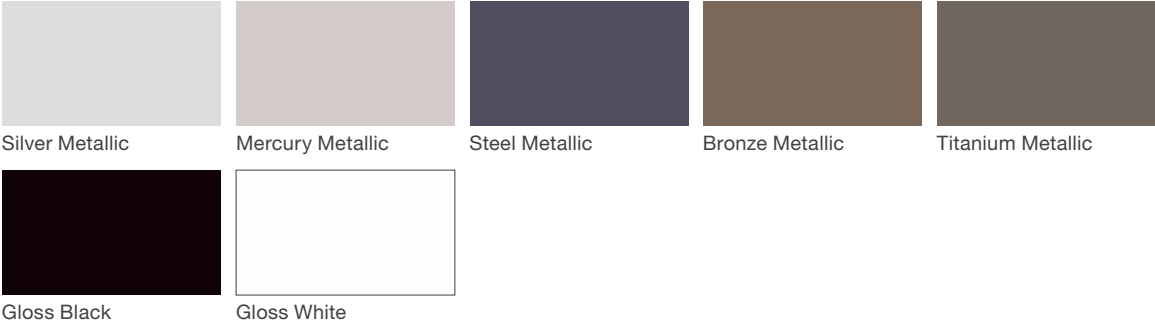

Take-Out Table

Material / Colors Sheet

Vivid Series - Powdercoated Metal* (Fine Texture)

Neutral Series - Powdercoated Metal*

Architectural Series - Powdercoated Metal* (Fine Texture)

Take-Out Table

landscapeforms®

Material / Colors Sheet

Powdercoated Metal

Powdercoated Metal Pangard II® Polyester Powdercoat is a hard, yet flexible, finish that resists rusting, chipping, peeling and fading. In addition to colors shown, a wide selection of optional and custom colors may be specified for an upcharge.