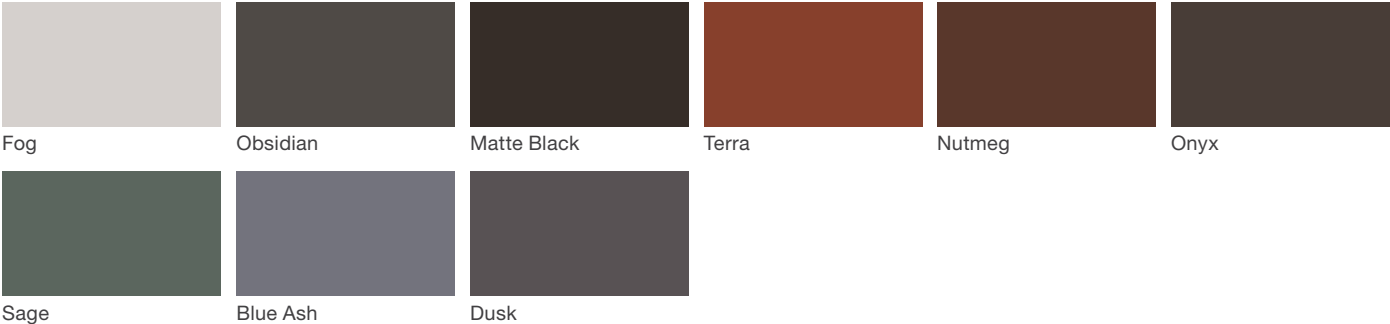

Take-Out Table

Material / Colors Sheet

Vivid Series - Powdercoated Metal* (Fine Texture)

Neutral Series - Powdercoated Metal*

Architectural Series - Powdercoated Metal* (Fine Texture)

Take-Out Table

landscapeforms®

Material / Colors Sheet

Powdercoated Metal

Powdercoated Metal Pangard II® Polyester Powdercoat is a hard, yet flexible, finish that resists rusting, chipping, peeling and fading. In addition to colors shown, a wide selection of optional and custom colors may be specified for an upcharge.