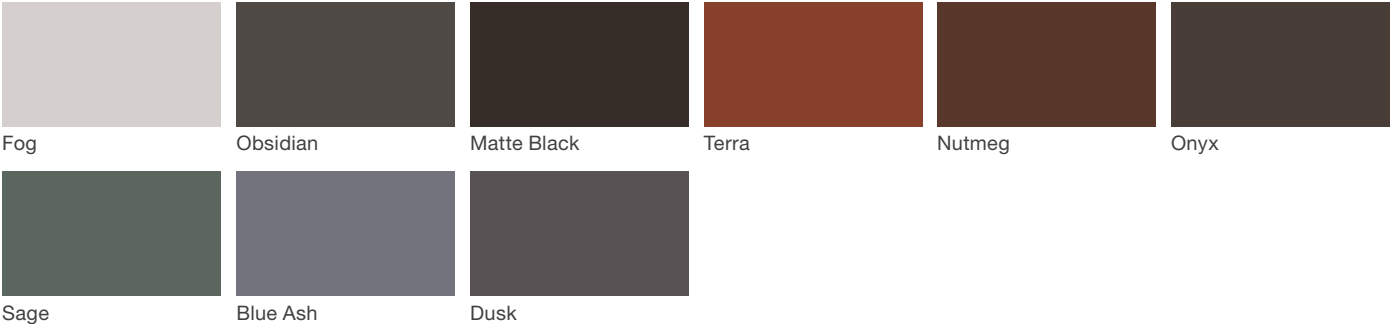

Stretch Sunshade

Material / Colors Sheet

Vivid Series - Powdercoated Metal* (Fine Texture)

Neutral Series - Powdercoated Metal*

Architectural Series - Powdercoated Metal* (Fine Texture)

Stretch Sunshade

landscapeforms®

Material / Colors Sheet

Powdercoated Metal

Powdercoated Metal Pangard II® Polyester Powdercoat is a hard, yet flexible, finish that resists rusting, chipping, peeling and fading. In addition to colors shown, a wide selection of optional and custom colors may be specified for an upcharge.