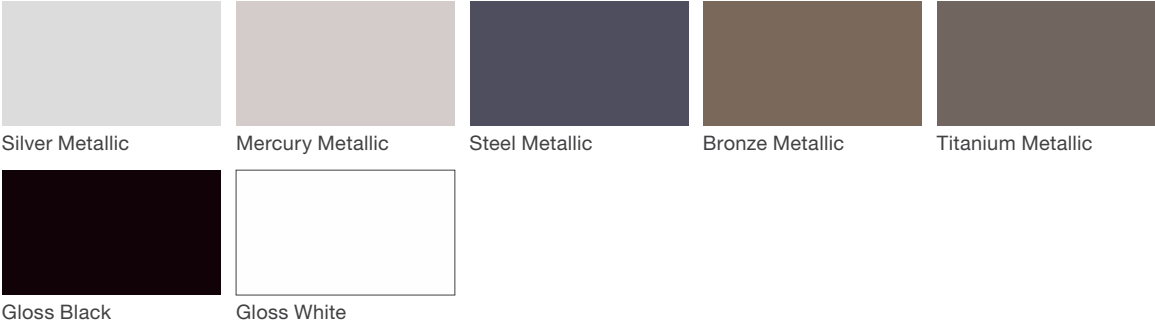

Stretch Sunshade

Material / Colors Sheet

Vivid Series - Powdercoated Metal* (Fine Texture)

Neutral Series - Powdercoated Metal*

Architectural Series - Powdercoated Metal* (Fine Texture)

Stretch Sunshade

landscapeforms®

Material / Colors Sheet

Powdercoated Metal

Powdercoated Metal Pangard II® Polyester Powdercoat is a hard, yet flexible, finish that resists rusting, chipping, peeling and fading. In addition to colors shown, a wide selection of optional and custom colors may be specified for an upcharge.