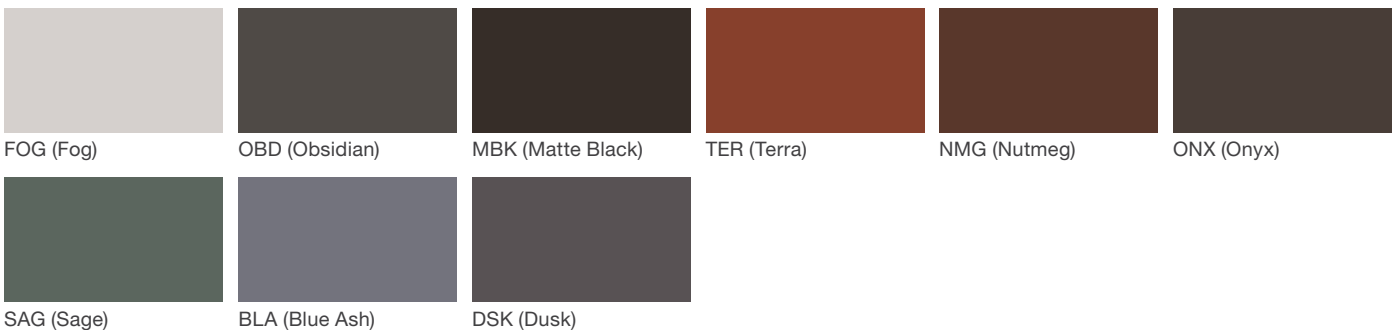

Stop Bollard

landscapeforms®

Material / Colors Sheet

Vivid Series - Powdercoated Metal* (Fine Texture)

Neutral Series - Powdercoated Metal*

Architectural Series - Powdercoated Metal* (Fine Texture)

Stop Bollard

Material / Colors Sheet

Powdercoated Metal

Powdercoated Metal Pangard II® Polyester Powdercoat is a hard, yet flexible, finish that resists rusting, chipping, peeling and fading. In addition to colors shown, a wide selection of optional and custom colors may be specified for an upcharge.