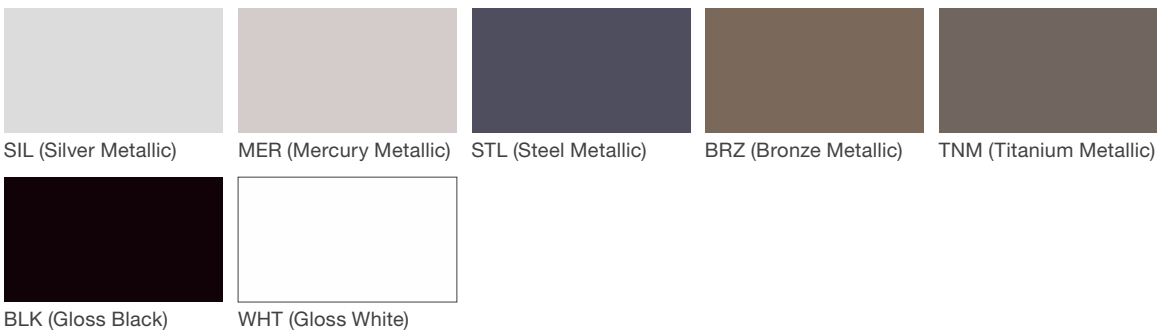

Stop Bollard

landscapeforms®

Material / Colors Sheet

Vivid Series - Powdercoated Metal* (Fine Texture)

Neutral Series - Powdercoated Metal*

Architectural Series - Powdercoated Metal* (Fine Texture)

Stop Bollard

Material / Colors Sheet

Powdercoated Metal

Powdercoated Metal Pangard II® Polyester Powdercoat is a hard, yet flexible, finish that resists rusting, chipping, peeling and fading. In addition to colors shown, a wide selection of optional and custom colors may be specified for an upcharge.