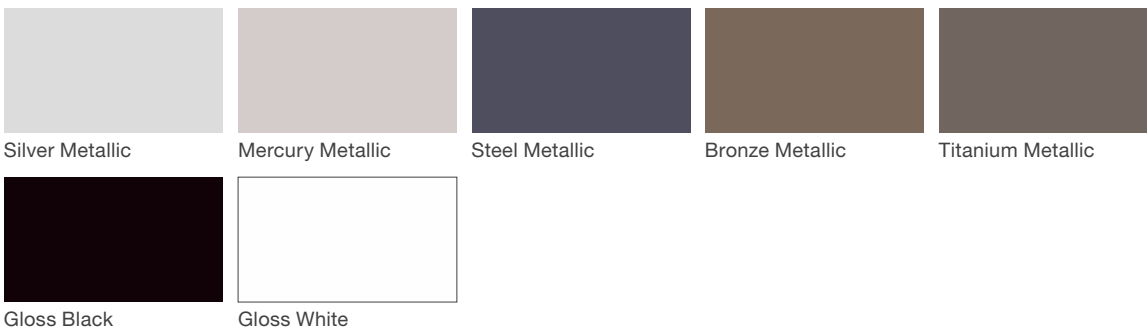

Plains & Pods™

landscapeforms®

Material / Colors Sheet

Vivid Series - Powdercoated Metal* (Fine Texture)

Neutral Series - Powdercoated Metal*

Architectural Series - Powdercoated Metal* (Fine Texture)

Plains & Pods™

landscapeforms®

Material / Colors Sheet

Woodgrains (Exterior, No Finish)*

Jarrah (P)

Woodgrains (Interior, LF-80 Finish)*

Jarrah (P)

Powdercoated Metal

Powdercoated Metal Pangard II® Polyester Powdercoat is a hard, yet flexible, finish that resists rusting, chipping, peeling and fading. In addition to colors shown, a wide selection of optional and custom colors may be specified for an upcharge.

* All colors and patterns shown are approximate and may vary from sample and final.

Woodgrains (Exterior, No Finish)

Exterior woods weather to a warm, pewter gray; no finish is applied so no maintenance is required. Available in Jarrah. Pricing for standard woods and options varies. (P) = Premium Woods

* All colors and woodgrains shown are approximate and may vary

Woodgrains (Interior, LF-80 Finish)

Interior woods are finished with Landscape Forms' exclusive LF-80 wood finish, a clear, catalyzed acrylic lacquer. Available in Jarrah. Pricing for standard woods and options varies. (P) = Premium Woods