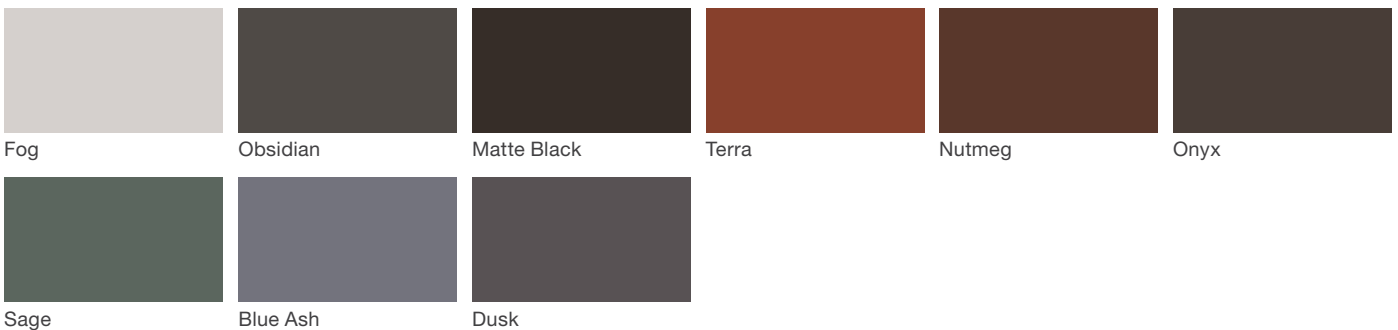

Plains & Pods™

landscapeforms®

Material / Colors Sheet

Vivid Series - Powdercoated Metal* (Fine Texture)

Neutral Series - Powdercoated Metal*

Architectural Series - Powdercoated Metal* (Fine Texture)

Plains & Pods™

landscapeforms®

Material / Colors Sheet

Woodgrains (Exterior, No Finish)*

Jarrah (P)

Woodgrains (Interior, LF-80 Finish)*

Jarrah (P)

Powdercoated Metal

Powdercoated Metal Pangard II® Polyester Powdercoat is a hard, yet flexible, finish that resists rusting, chipping, peeling and fading. In addition to colors shown, a wide selection of optional and custom colors may be specified for an upcharge.

* All colors and patterns shown are approximate and may vary from sample and final.

Woodgrains (Exterior, No Finish)

Exterior woods weather to a warm, pewter gray; no finish is applied so no maintenance is required. Available in Jarrah. Pricing for standard woods and options varies. (P) = Premium Woods

* All colors and woodgrains shown are approximate and may vary

Woodgrains (Interior, LF-80 Finish)

Interior woods are finished with Landscape Forms' exclusive LF-80 wood finish, a clear, catalyzed acrylic lacquer. Available in Jarrah. Pricing for standard woods and options varies. (P) = Premium Woods