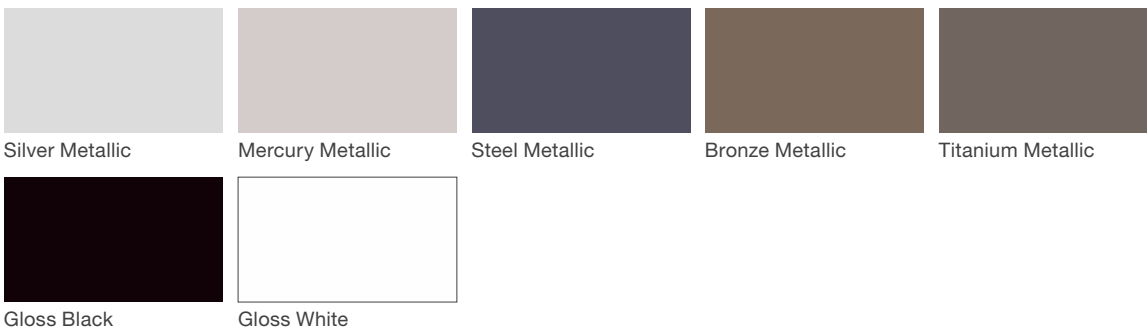

Parc Vue Bench

landscapeforms®

Material / Colors Sheet

Vivid Series - Powdercoated Metal* (Fine Texture)

Neutral Series - Powdercoated Metal*

Architectural Series - Powdercoated Metal* (Fine Texture)

Parc Vue Bench

landscapeforms®

Material / Colors Sheet

Powdercoated Metal

Powdercoated Metal Pangard II® Polyester Powdercoat is a hard, yet flexible, finish that resists rusting, chipping, peeling and fading. In addition to colors shown, a wide selection of optional and custom colors may be specified for an upcharge.