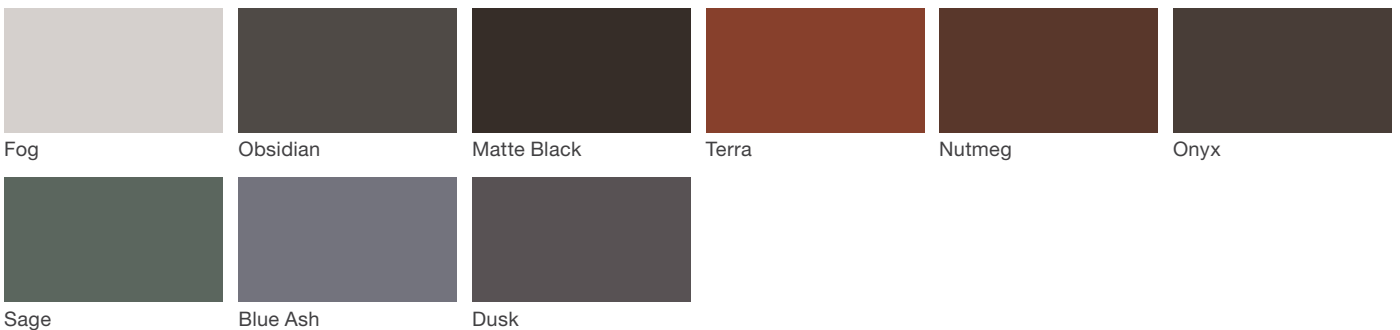

Parc Vue Bench

landscapeforms®

Material / Colors Sheet

Vivid Series - Powdercoated Metal* (Fine Texture)

Neutral Series - Powdercoated Metal*

Architectural Series - Powdercoated Metal* (Fine Texture)

Parc Vue Bench

landscapeforms®

Material / Colors Sheet

Powdercoated Metal

Powdercoated Metal Pangard II® Polyester Powdercoat is a hard, yet flexible, finish that resists rusting, chipping, peeling and fading. In addition to colors shown, a wide selection of optional and custom colors may be specified for an upcharge.