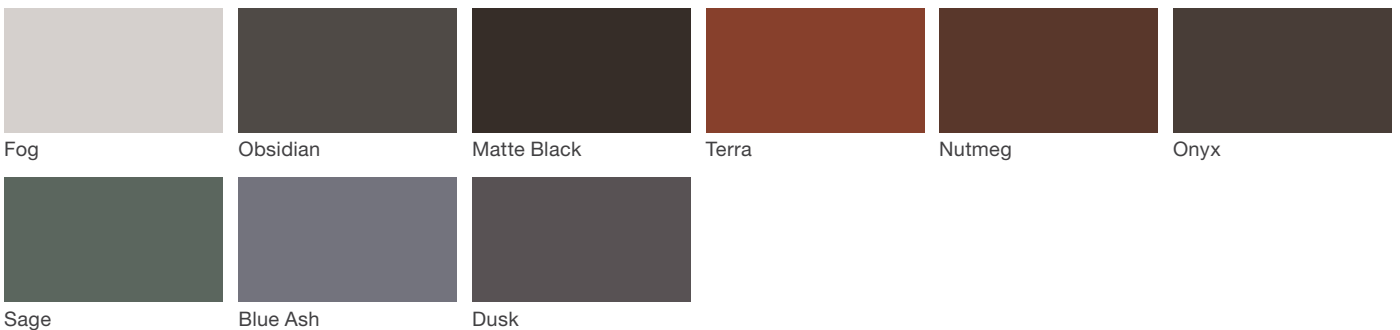

Northport Collection

landscapeforms®

Material / Colors Sheet

Vivid Series - Powdercoated Metal* (Fine Texture)

Neutral Series - Powdercoated Metal*

Architectural Series - Powdercoated Metal* (Fine Texture)

Northport Collection

landscapeforms®

Material / Colors Sheet

Woodgrains (Exterior, No Finish)*

Domestically Sourced Thermally Modified Ash

Ipe (P)

Jarrah (P)

Woodgrains (Interior, LF-80 Finish)*

* All colors and patterns shown are approximate and may vary from sample and final.

Woodgrains (Exterior, No Finish)

Exterior woods weather to a warm, pewter gray; no finish is applied so no maintenance is required. Available in Ipe, Jarrah, and Domestically Sourced Thermally Modified Ash (DSTMA); and if applicable, Redwood, Teak, or Alaskan Yellow Cedar. Pricing for standard woods and options varies. (P) = Premium Woods

* All colors and woodgrains shown are approximate and may vary

Woodgrains (Interior, LF-80 Finish)

Interior woods are finished with Landscape Forms' exclusive LF-80 wood finish, a clear, catalyzed acrylic lacquer. Available in Oak, Maple, Jarrah, and Domestically Sourced Thermally Modified Ash (DSTMA). Pricing for standard woods and options varies. (P) = Premium Woods