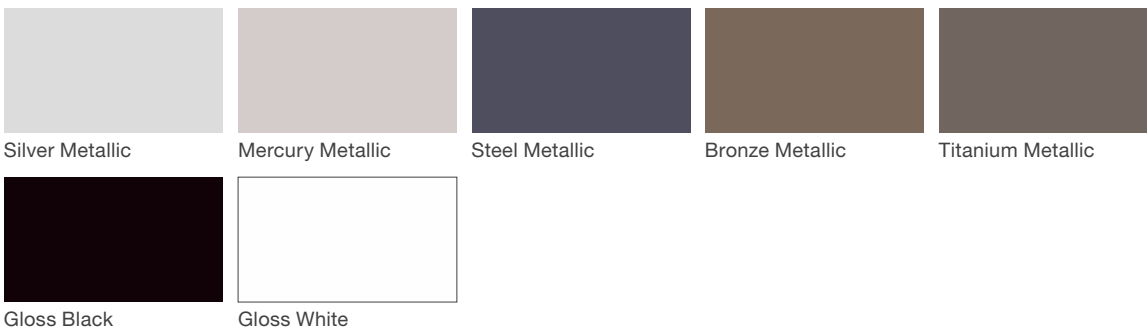

Northport Collection

landscapeforms®

Material / Colors Sheet

Vivid Series - Powdercoated Metal* (Fine Texture)

Neutral Series - Powdercoated Metal*

Architectural Series - Powdercoated Metal* (Fine Texture)

Northport Collection

landscapeforms®

Material / Colors Sheet

Woodgrains (Exterior, No Finish)*

Domestically Sourced Thermally Modified Ash

Ipe (P)

Jarrah (P)

Woodgrains (Interior, LF-80 Finish)*

* All colors and patterns shown are approximate and may vary from sample and final.

Woodgrains (Exterior, No Finish)

Exterior woods weather to a warm, pewter gray; no finish is applied so no maintenance is required. Available in Ipe, Jarrah, and Domestically Sourced Thermally Modified Ash (DSTMA); and if applicable, Redwood, Teak, or Alaskan Yellow Cedar. Pricing for standard woods and options varies. (P) = Premium Woods

* All colors and woodgrains shown are approximate and may vary

Woodgrains (Interior, LF-80 Finish)

Interior woods are finished with Landscape Forms' exclusive LF-80 wood finish, a clear, catalyzed acrylic lacquer. Available in Oak, Maple, Jarrah, and Domestically Sourced Thermally Modified Ash (DSTMA). Pricing for standard woods and options varies. (P) = Premium Woods