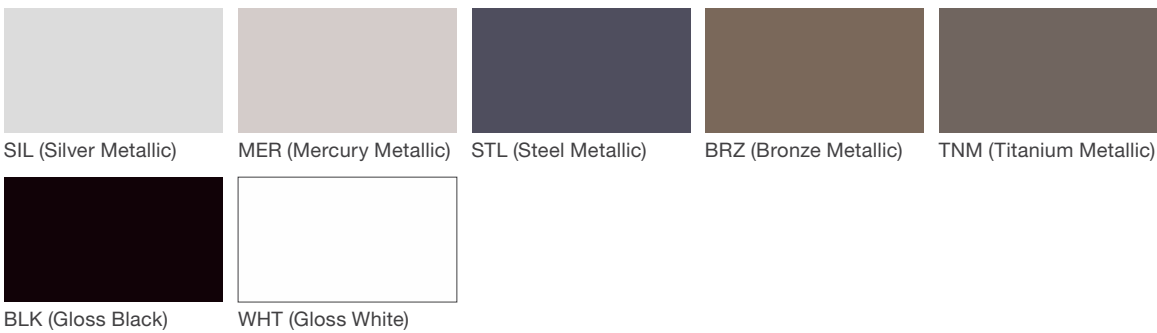

Hawthorne Path Light

landscapeforms®

Material / Colors Sheet

Vivid Series - Powdercoated Metal* (Fine Texture)

Neutral Series - Powdercoated Metal*

Architectural Series - Powdercoated Metal* (Fine Texture)

Hawthorne Path Light

landscapeforms®

Material / Colors Sheet

Powdercoated Metal

Powdercoated Metal Pangard II® Polyester Powdercoat is a hard, yet flexible, finish that resists rusting, chipping, peeling and fading. In addition to colors shown, a wide selection of optional and custom colors may be specified for an upcharge.