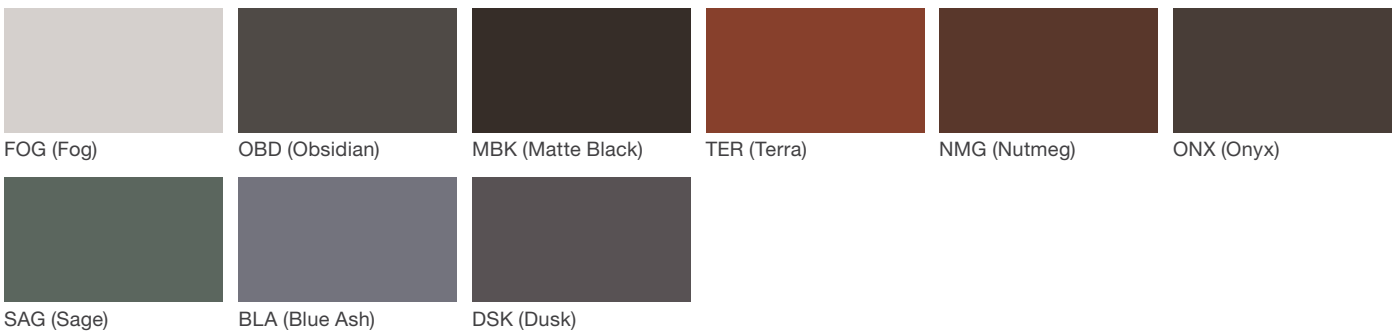

Hawthorne Path Light

landscapeforms®

Material / Colors Sheet

Vivid Series - Powdercoated Metal* (Fine Texture)

Neutral Series - Powdercoated Metal*

Architectural Series - Powdercoated Metal* (Fine Texture)

Hawthorne Path Light

landscapeforms®

Material / Colors Sheet

Powdercoated Metal

Powdercoated Metal Pangard II® Polyester Powdercoat is a hard, yet flexible, finish that resists rusting, chipping, peeling and fading. In addition to colors shown, a wide selection of optional and custom colors may be specified for an upcharge.