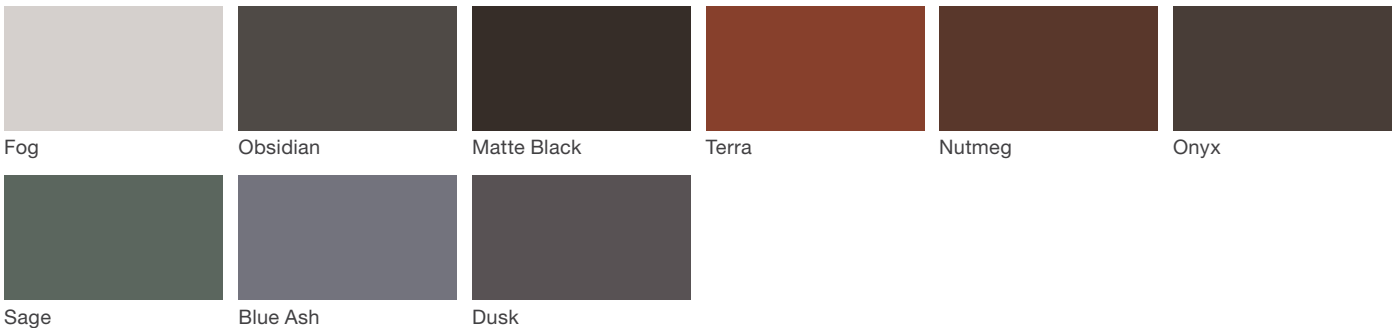

Architectural Series - Powdercoated Metal* (Fine Texture)