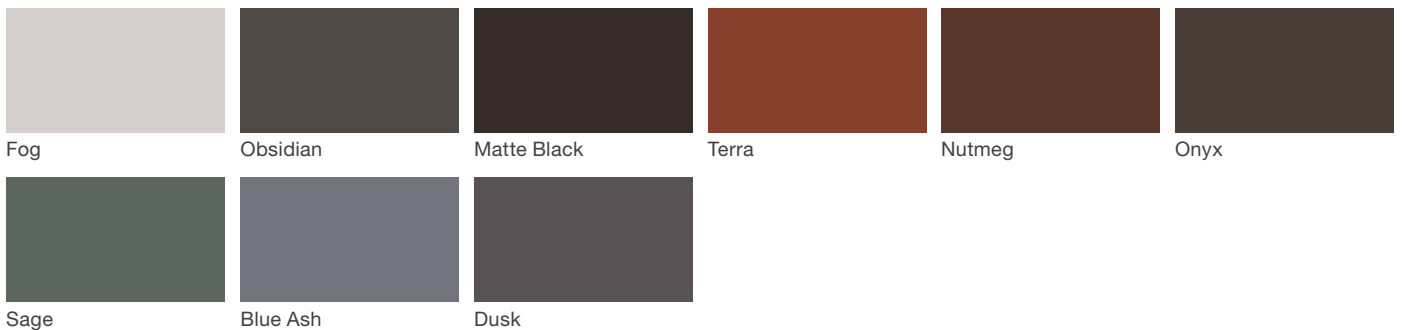

Architectural Series - Powdercoated Metal* (Fine Texture)