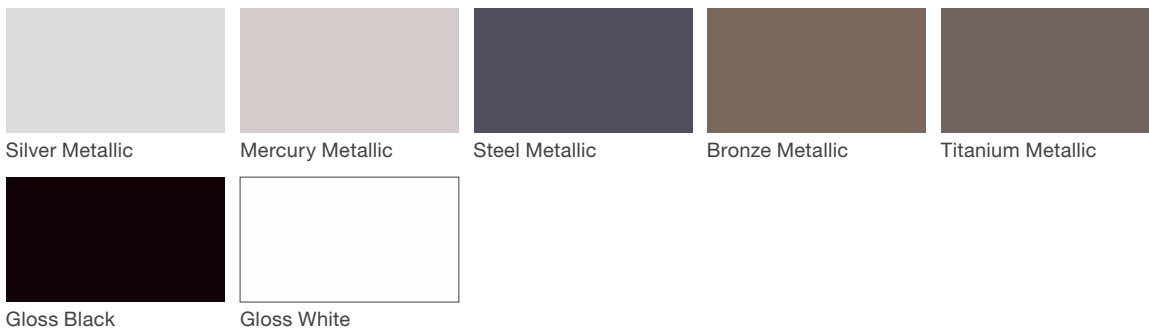

Neutral Series - Powdercoated Metal*