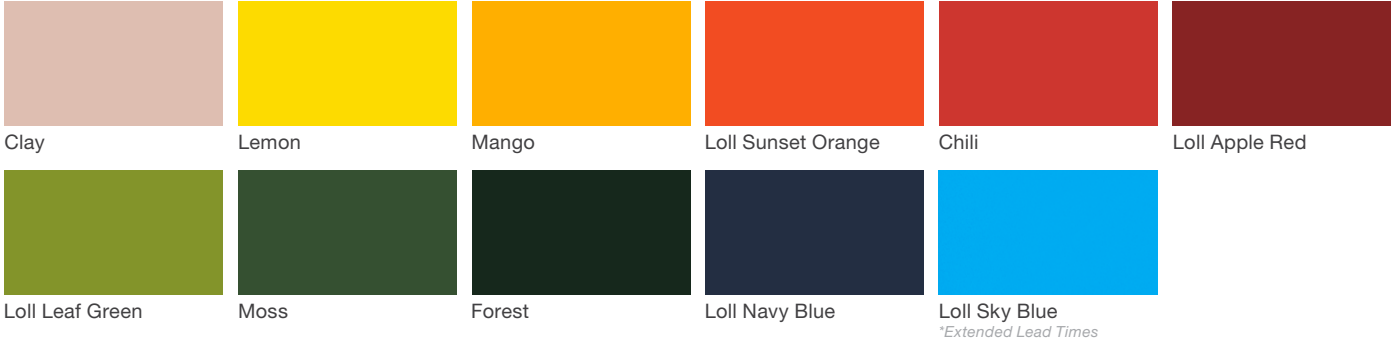

# FGP Litter

landscapeforms

## Material / Colors Sheet

### Vivid Series - Powdercoated Metal\* (Fine Texture)