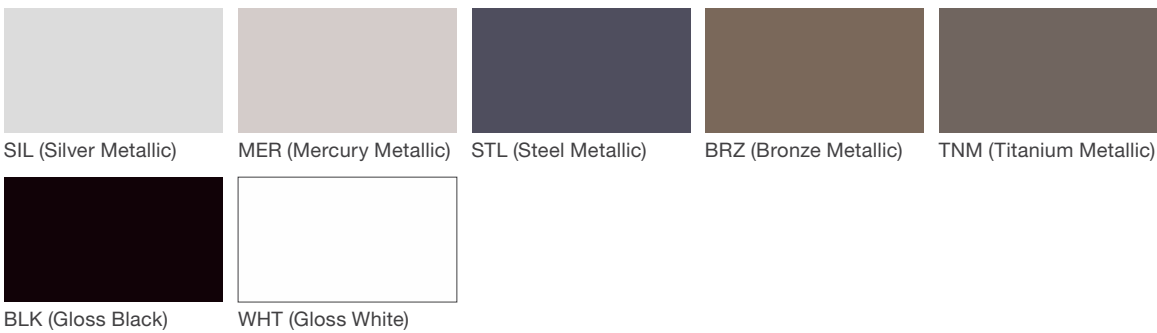

FGP Area Light

landscapeforms®

Material / Colors Sheet

Vivid Series - Powdercoated Metal* (Fine Texture)

Neutral Series - Powdercoated Metal*

Architectural Series - Powdercoated Metal* (Fine Texture)

FGP Area Light

landscapeforms®

Material / Colors Sheet

Powdercoated Metal

Powdercoated Metal Pangard II® Polyester Powdercoat is a hard, yet flexible, finish that resists rusting, chipping, peeling and fading. In addition to colors shown, a wide selection of optional and custom colors may be specified for an upcharge.