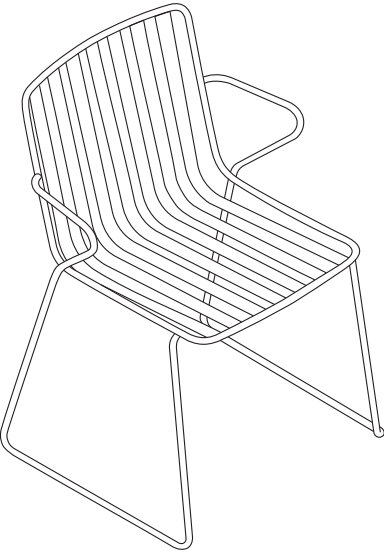

Statement of Line