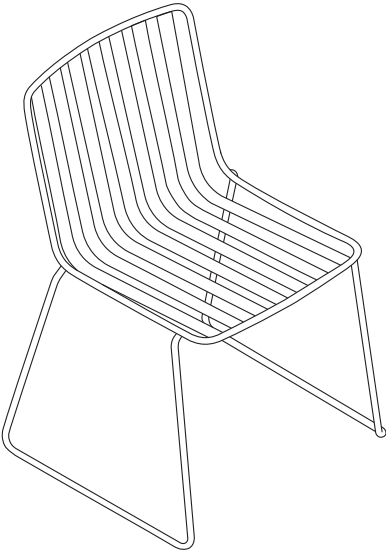

Statement of Line