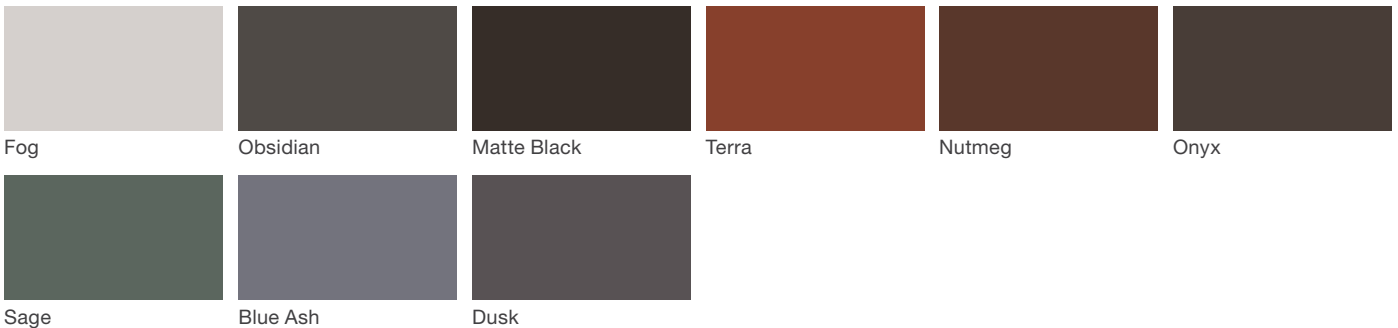

Equinox Sunshade

landscapeforms®

Material / Colors Sheet

Vivid Series - Powdercoated Metal* (Fine Texture)

Neutral Series - Powdercoated Metal*

Architectural Series - Powdercoated Metal* (Fine Texture)

Equinox Sunshade

landscapeforms®

Material / Colors Sheet

Sunbrella® Canopy Fabric

Forest Green

Natural

Tuscan

Powdercoated Metal

Powdercoated Metal Pangard II® Polyester Powdercoat is a hard, yet flexible, finish that resists rusting, chipping, peeling and fading. In addition to colors shown, a wide selection of optional and custom colors may be specified for an upcharge.

* All colors and patterns shown are approximate and may vary from sample and final.

Sunbrella® Umbrella Fabric

Sunbrella® Umbrella Fabric Marine-grade fabric cover, 100% solutiondyed fiber treated for a high degree of fade-resistance; mildew proof; meets California Technical Bulletin #117 Section E (CS-191-53).