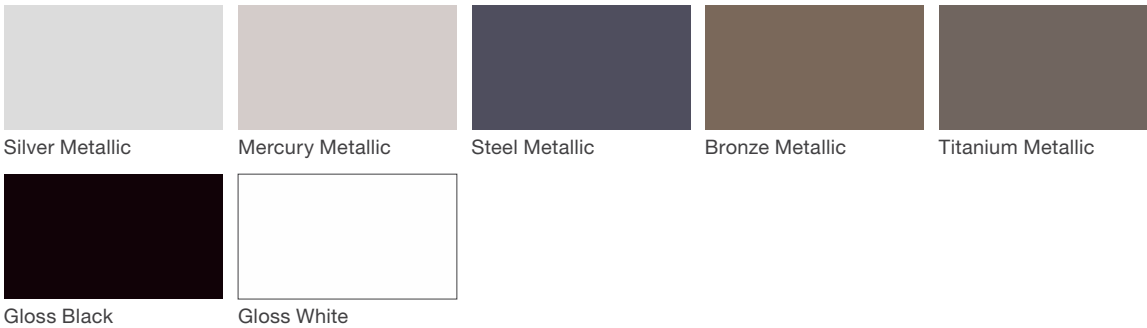

Equinox Sunshade

landscapeforms®

Material / Colors Sheet

Vivid Series - Powdercoated Metal* (Fine Texture)

Neutral Series - Powdercoated Metal*

Architectural Series - Powdercoated Metal* (Fine Texture)

Equinox Sunshade

landscapeforms®

Material / Colors Sheet

Sunbrella® Canopy Fabric

Forest Green

Natural

Tuscan

Powdercoated Metal

Powdercoated Metal Pangard II® Polyester Powdercoat is a hard, yet flexible, finish that resists rusting, chipping, peeling and fading. In addition to colors shown, a wide selection of optional and custom colors may be specified for an upcharge.

* All colors and patterns shown are approximate and may vary from sample and final.

Sunbrella® Umbrella Fabric

Sunbrella® Umbrella Fabric Marine-grade fabric cover, 100% solutiondyed fiber treated for a high degree of fade-resistance; mildew proof; meets California Technical Bulletin #117 Section E (CS-191-53).