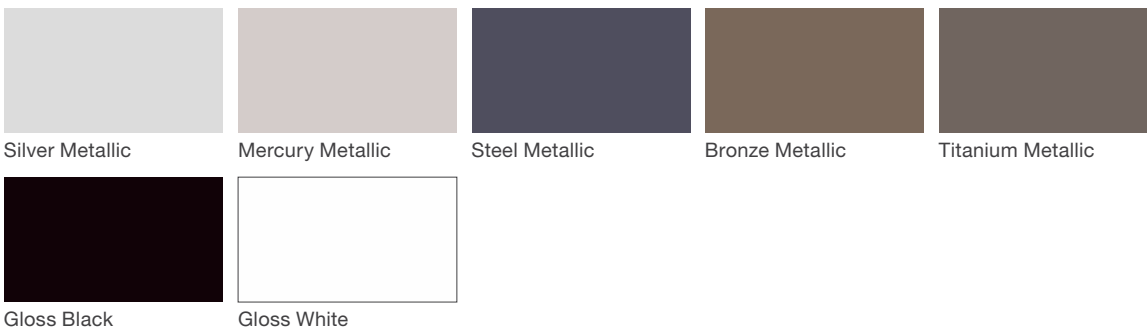

Disc Sunshade

landscapeforms®

Material / Colors Sheet

Vivid Series - Powdercoated Metal* (Fine Texture)

Neutral Series - Powdercoated Metal*

Architectural Series - Powdercoated Metal* (Fine Texture)

Disc Sunshade

landscapeforms®

Material / Colors Sheet

Powdercoated Metal

Powdercoated Metal Pangard II® Polyester Powdercoat is a hard, yet flexible, finish that resists rusting, chipping, peeling and fading. In addition to colors shown, a wide selection of optional and custom colors may be specified for an upcharge.