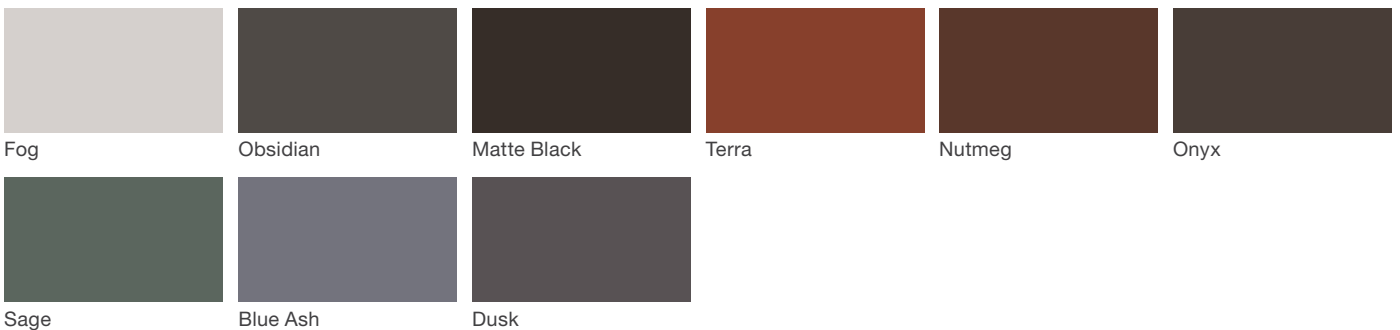

Disc Sunshade

landscapeforms®

Material / Colors Sheet

Vivid Series - Powdercoated Metal* (Fine Texture)

Neutral Series - Powdercoated Metal*

Architectural Series - Powdercoated Metal* (Fine Texture)

Disc Sunshade

landscapeforms®

Material / Colors Sheet

Powdercoated Metal

Powdercoated Metal Pangard II® Polyester Powdercoat is a hard, yet flexible, finish that resists rusting, chipping, peeling and fading. In addition to colors shown, a wide selection of optional and custom colors may be specified for an upcharge.