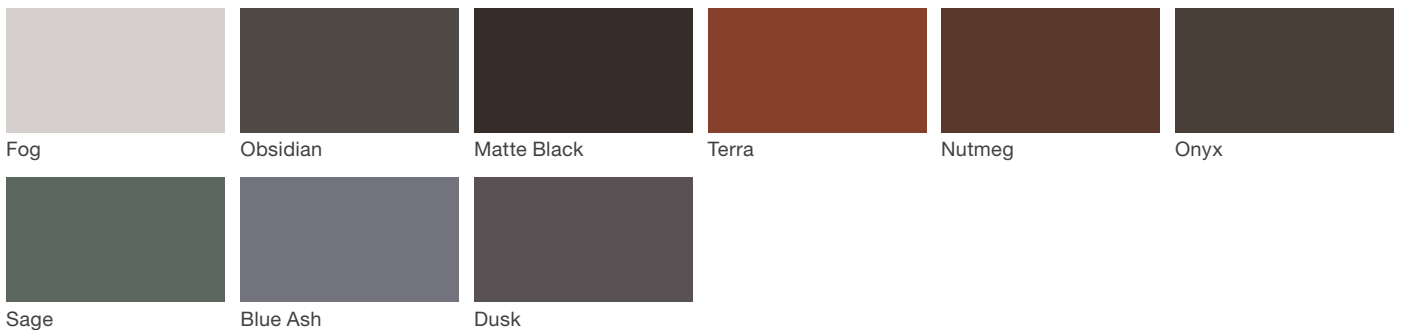

Connect 2.0

landscapeforms®

Material / Colors Sheet

Vivid Series - Powdercoated Metal* (Fine Texture)

Neutral Series - Powdercoated Metal*

Architectural Series - Powdercoated Metal* (Fine Texture)

Connect 2.0

landscapeforms®

Material / Colors Sheet

Powdercoated Metal

Powdercoated Metal Pangard II® Polyester Powdercoat is a hard, yet flexible, finish that resists rusting, chipping, peeling and fading. In addition to colors shown, a wide selection of optional and custom colors may be specified for an upcharge.