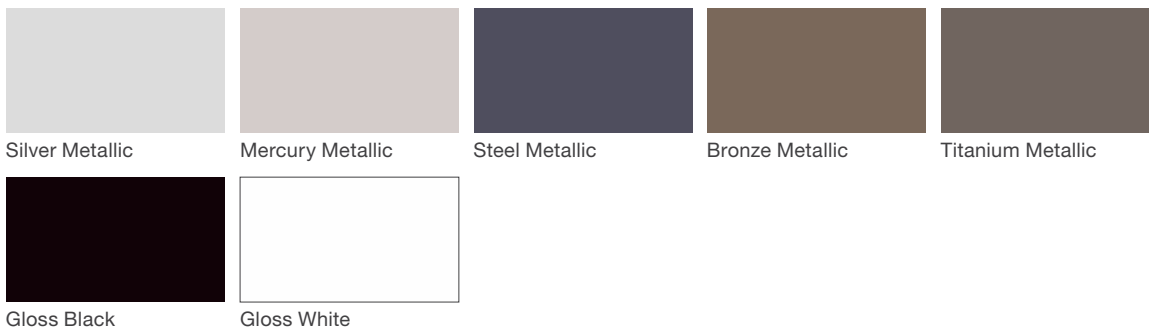

Connect 2.0

landscapeforms®

Material / Colors Sheet

Vivid Series - Powdercoated Metal* (Fine Texture)

Neutral Series - Powdercoated Metal*

Architectural Series - Powdercoated Metal* (Fine Texture)

Connect 2.0

landscapeforms®

Material / Colors Sheet

Powdercoated Metal

Powdercoated Metal Pangard II® Polyester Powdercoat is a hard, yet flexible, finish that resists rusting, chipping, peeling and fading. In addition to colors shown, a wide selection of optional and custom colors may be specified for an upcharge.