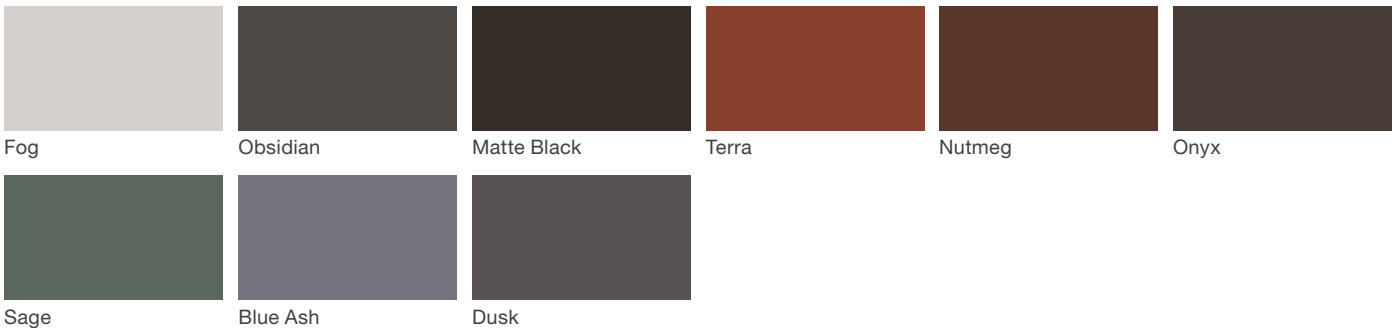

Collect Litter

landscapeforms

Material / Colors Sheet

Vivid Series - Powdercoated Metal* (Fine Texture)

Neutral Series - Powdercoated Metal*

Architectural Series - Powdercoated Metal* (Fine Texture)

Collect Litter

landscapeforms

Material / Colors Sheet

Polyethylene*

Black

Powdercoated Metal

Powdercoated Metal Pangard II® Polyester Powdercoat is a hard, yet flexible, finish that resists rusting, chipping, peeling and fading. In addition to colors shown, a wide selection of optional and custom colors may be specified for an upcharge.

* All colors and patterns shown are approximate and may vary from sample and final.

Polyethylene

Polyethylene Rotationally-molded polyethylene is produced by tumbling polyethylene powder in a mold under heat. The material provides strong structure with integral color that stands up to heavy use and is easily cleaned. Aggregate colors are subject to an upcharge.