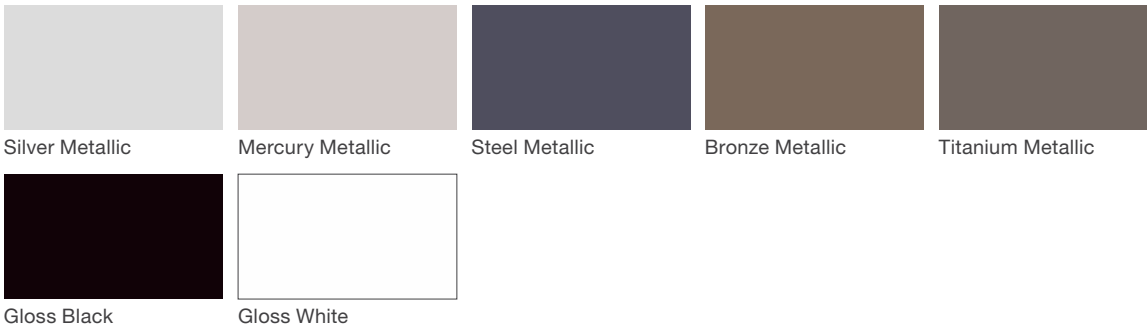

Collect Litter

landscapeforms

Material / Colors Sheet

Vivid Series - Powdercoated Metal* (Fine Texture)

Neutral Series - Powdercoated Metal*

Architectural Series - Powdercoated Metal* (Fine Texture)

Collect Litter

landscapeforms

Material / Colors Sheet

Polyethylene*

Black

Powdercoated Metal

Powdercoated Metal Pangard II® Polyester Powdercoat is a hard, yet flexible, finish that resists rusting, chipping, peeling and fading. In addition to colors shown, a wide selection of optional and custom colors may be specified for an upcharge.

* All colors and patterns shown are approximate and may vary from sample and final.

Polyethylene

Polyethylene Rotationally-molded polyethylene is produced by tumbling polyethylene powder in a mold under heat. The material provides strong structure with integral color that stands up to heavy use and is easily cleaned. Aggregate colors are subject to an upcharge.