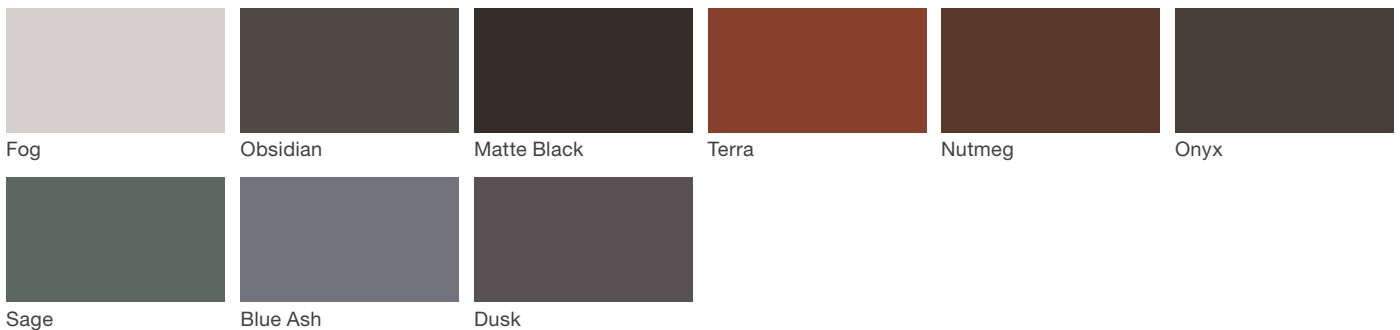

Chase Park Litter

landscapeforms

Material / Colors Sheet

Vivid Series - Powdercoated Metal* (Fine Texture)

Neutral Series - Powdercoated Metal*

Architectural Series - Powdercoated Metal* (Fine Texture)

Chase Park Litter

landscapeforms

Material / Colors Sheet

Powdercoated Metal

Powdercoated Metal Pangard II® Polyester Powdercoat is a hard, yet flexible, finish that resists rusting, chipping, peeling and fading. In addition to colors shown, a wide selection of optional and custom colors may be specified for an upcharge.