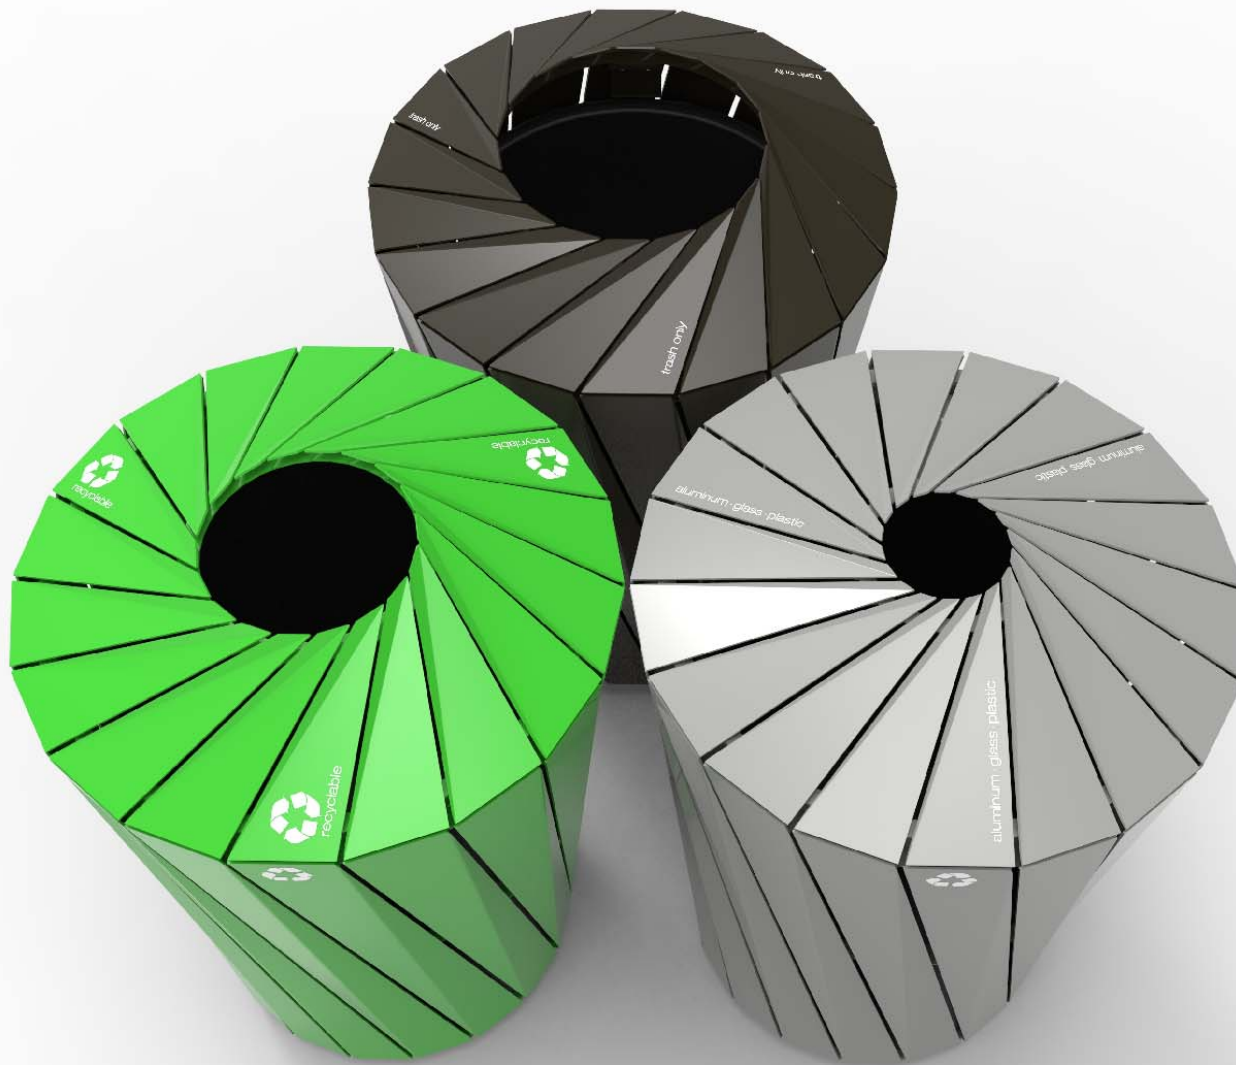

5in Hole Opening

8.6in hole Opening

12in hole Opening

recycle sign on body for signs 1-12

signage placement

signage choices

Central Park Conservancy Recycling System

800.521.2546  
www.landscapeforms.com