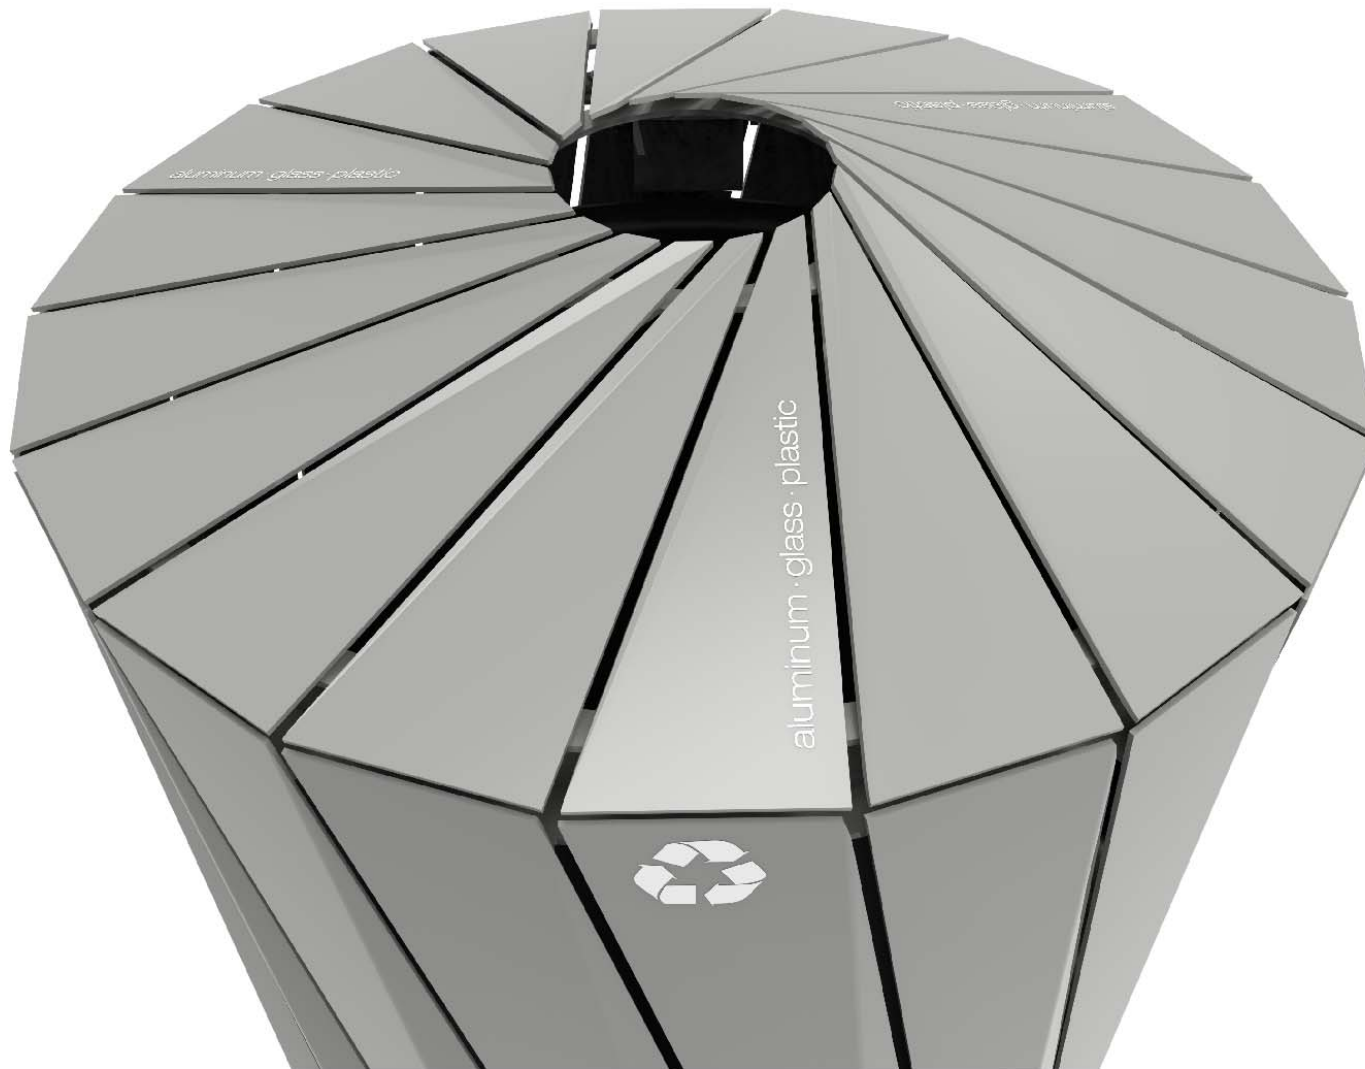

Central Park Conservancy Recycling System

landscapeforms™

800.521.2546
www.landscapeforms.com