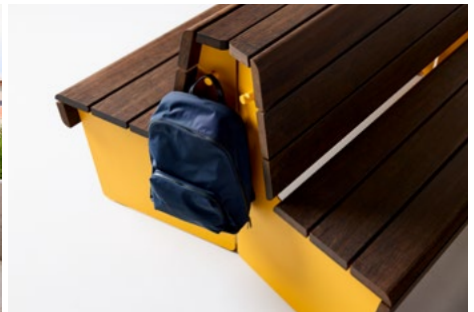

Booth

landscapeforms

Product Data Sheet

Finishes

- Interior woods are finished with Landscape Forms' exclusive LF-80 wood finish, a clear, catalyzed acrylic lacquer.
- Exterior woods are unfinished and will weather to a soft pewter gray, requiring no future maintenance.
- Metal: All metal is finished with Landscape Forms' proprietary Pangard II® polyester powdercoat, a hard yet flexible finish that resists rusting, chipping, peeling and fading.
- A wide range of standard, optional and custom colors are available.

To Specify

- Specify Booth and choose style (low or tall) and optional back cover. Choose wood type and powdercoated metal color for frame and bag hooks. Booth comes standard freestanding/surface mount and ships fully assembled.
- To specify Contour coordinating tables, select Contour and choose table size (40" x 63", 49" x 73"), optional umbrella hole, and base (pedestal, dual posts meldstone, or dual posts aluminum). Tables ship fully assembled and partially assembled based on product specified.

Designed by Landscape Forms

[Click here](#) for patent information related to this product.

*Visit landscapeforms.com for more information. Specifications are subject to change without notice. Landscape Forms supports the Landscape Architecture Foundation at the Second Century level.
©2024 Landscape Forms, Inc. Printed in U.S.A. All Rights Reserved.*

landscapeforms.com | specify@landscapeforms.com