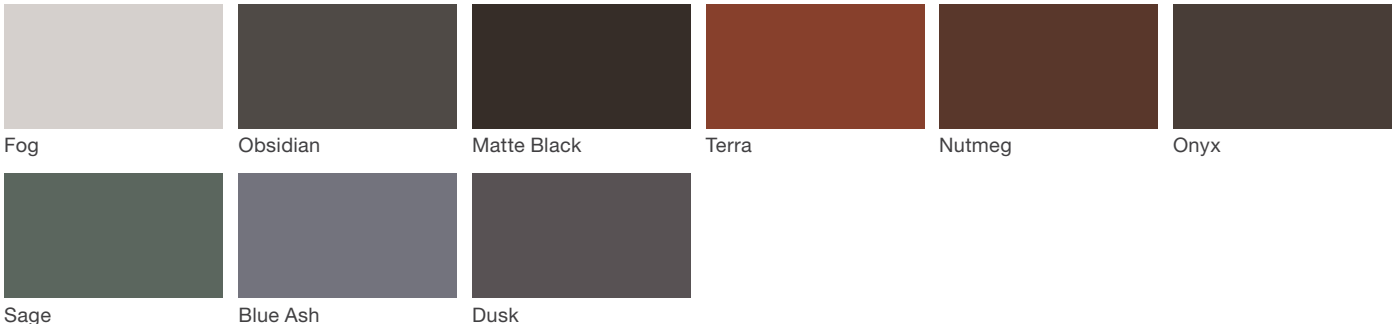

Austin Bench

Material / Colors Sheet

Vivid Series - Powdercoated Metal* (Fine Texture)

Neutral Series - Powdercoated Metal*

Architectural Series - Powdercoated Metal* (Fine Texture)

Austin Bench

Material / Colors Sheet

Woodgrains (Exterior, No Finish)*

Domestically Sourced Thermally Modified Ash Ipe (P) Jarrah (P)

Domestically Sourced Thermally Modified Ash is not available on the cantilever bench.

Woodgrains (Interior, LF-80 Finish)*

* All colors and patterns shown are approximate and may vary from sample and final.

Woodgrains (Exterior, No Finish)

Exterior woods weather to a warm, pewter gray; no finish is applied so no maintenance is required. Available in Ipe, Jarrah, and Domestically Sourced Thermally Modified Ash (DSTMA); and if applicable, Redwood, Teak, or Alaskan Yellow Cedar. Pricing for standard woods and options varies. (P) = Premium Woods

* All colors and woodgrains shown are approximate and may vary

Woodgrains (Interior, LF-80 Finish)

Interior woods are finished with Landscape Forms' exclusive LF-80 wood finish, a clear, catalyzed acrylic lacquer. Available in Oak, Maple, Jarrah, and Domestically Sourced Thermally Modified Ash (DSTMA). Pricing for standard woods and options varies. (P) = Premium Woods