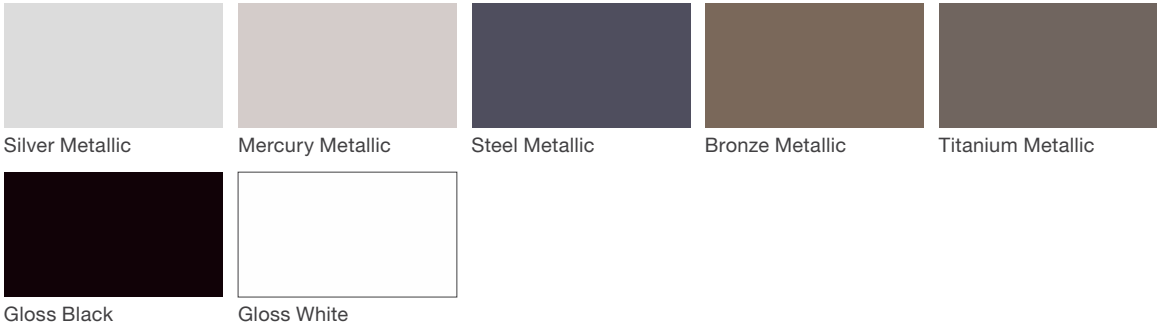

Austin Bench

Material / Colors Sheet

Vivid Series - Powdercoated Metal* (Fine Texture)

Neutral Series - Powdercoated Metal*

Architectural Series - Powdercoated Metal* (Fine Texture)

Austin Bench

Material / Colors Sheet

Woodgrains (Exterior, No Finish)*

Domestically Sourced Thermally Modified Ash Ipe (P) Jarrah (P)

Domestically Sourced Thermally Modified Ash is not available on the cantilever bench.

Woodgrains (Interior, LF-80 Finish)*

* All colors and patterns shown are approximate and may vary from sample and final.

Woodgrains (Exterior, No Finish)

Exterior woods weather to a warm, pewter gray; no finish is applied so no maintenance is required. Available in Ipe, Jarrah, and Domestically Sourced Thermally Modified Ash (DSTMA); and if applicable, Redwood, Teak, or Alaskan Yellow Cedar. Pricing for standard woods and options varies. (P) = Premium Woods

* All colors and woodgrains shown are approximate and may vary

Woodgrains (Interior, LF-80 Finish)

Interior woods are finished with Landscape Forms' exclusive LF-80 wood finish, a clear, catalyzed acrylic lacquer. Available in Oak, Maple, Jarrah, and Domestically Sourced Thermally Modified Ash (DSTMA). Pricing for standard woods and options varies. (P) = Premium Woods