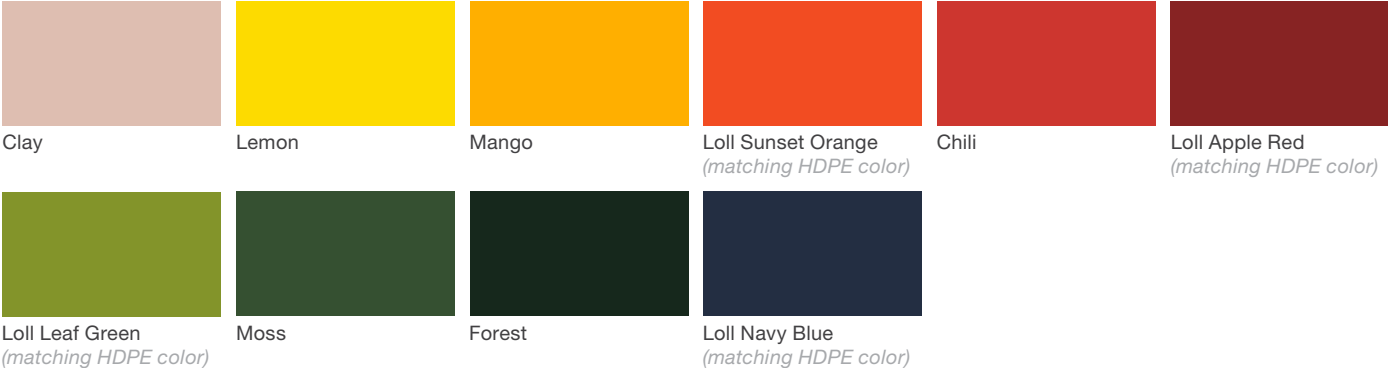

Vivid Series - Powdercoated Metal* (Fine Texture) (Supports)