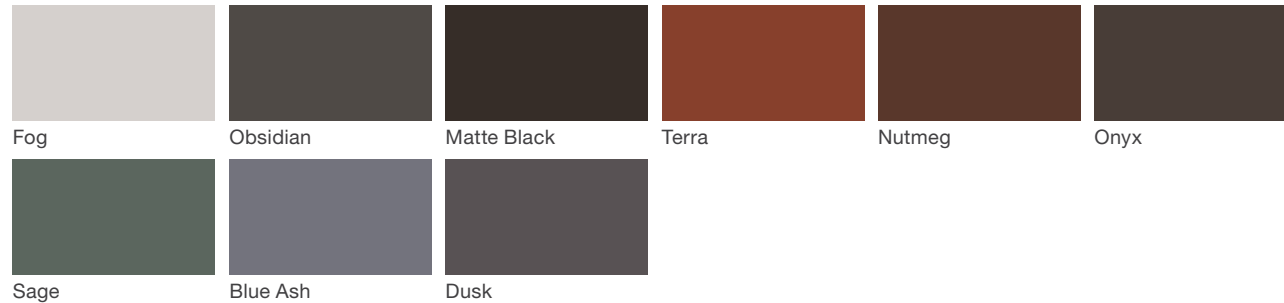

Materials

Vivid Series - Powdercoated Metal* (Fine Texture)

Neutral Series - Powdercoated Metal*

Architectural Series - Powdercoated Metal* (Fine Texture)

**Materials
(cont.)**

Summit Tradewind Fabric

Breeze

Feather

Bark

Cove

Sky Mist

Tide Pool

Moss

Terracotta

Statement of Line