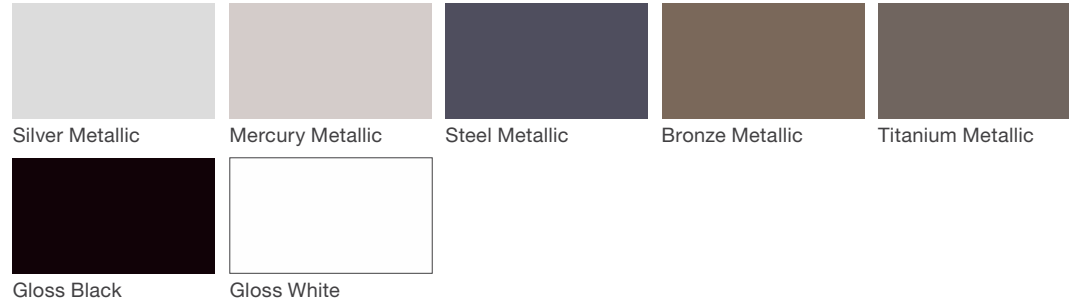

Materials

Vivid Series - Powdercoated Metal* (Fine Texture)

Neutral Series - Powdercoated Metal*

Architectural Series - Powdercoated Metal* (Fine Texture)

**Materials
(cont.)**

Summit Tradewind Fabric

Breeze

Feather

Bark

Cove

Sky Mist

Tide Pool

Moss

Terracotta

Statement of Line