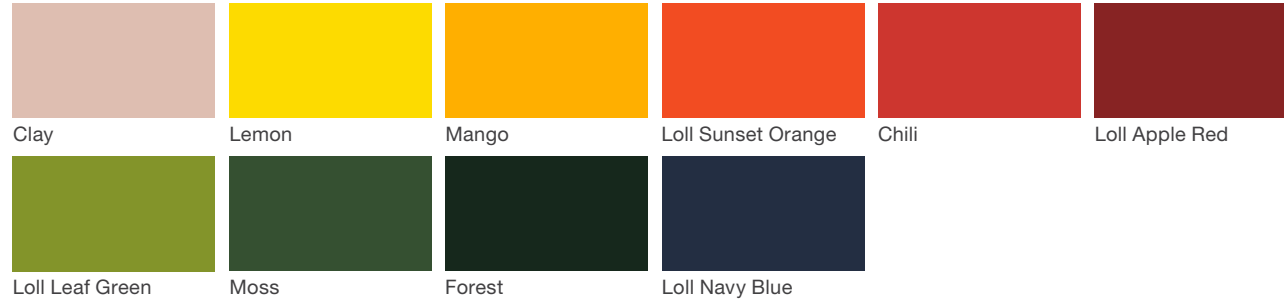

Materials

Vivid Series - Powdercoated Metal* (Fine Texture)

Neutral Series - Powdercoated Metal*

Architectural Series - Powdercoated Metal* (Fine Texture)

**Materials
(cont.)**

Summit Tradewind Fabric

Breeze

Feather

Bark

Cove

Sky Mist

Tide Pool

Moss

Terracotta

Statement of Line