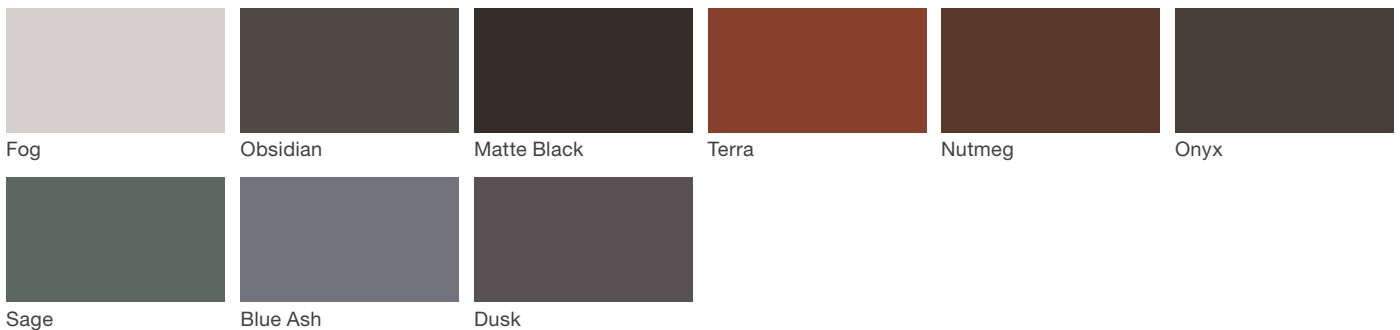

Contour

landscapeforms

Material / Colors Sheet

Vivid Series - Powdercoated Metal* (Fine Texture)

Neutral Series - Powdercoated Metal*

Architectural Series - Powdercoated Metal* (Fine Texture)

Contour

landscapeforms

Material / Colors Sheet

MeldStone™*

Natural White

Natural Ecru

Natural Grey

Powdercoated Metal

Powdercoated Metal Pangard II® Polyester Powdercoat is a hard, yet flexible, finish that resists rusting, chipping, peeling and fading. In addition to colors shown, a wide selection of optional and custom colors may be specified for an upcharge.